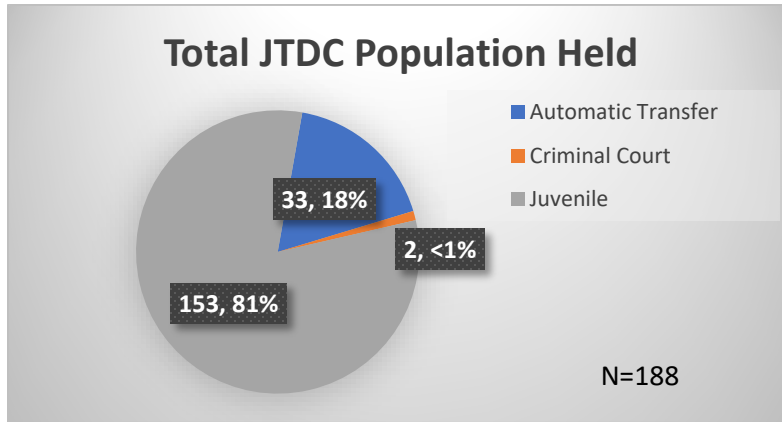

Daily Data Dashboard – September 12, 2023
Demographics for JTDC Population
Tuesday Morning Midnight Count

Total # of probation Involved youth¹: 1,301

¹ Probation Active: Any youth who is pending sentencing with an active social history, has been formally placed on probation or supervision with Cook County Juvenile Probation on the date of the report.
 *Age, Gender and Race for Criminal Court population (N=2) is not represented in this report.
 Data sources: cFive Supervisor – Probation Population and RMIS – JTDC Population

Daily Data Dashboard – September 12, 2023
Demographics for JTDC Population
Tuesday Morning Midnight Count