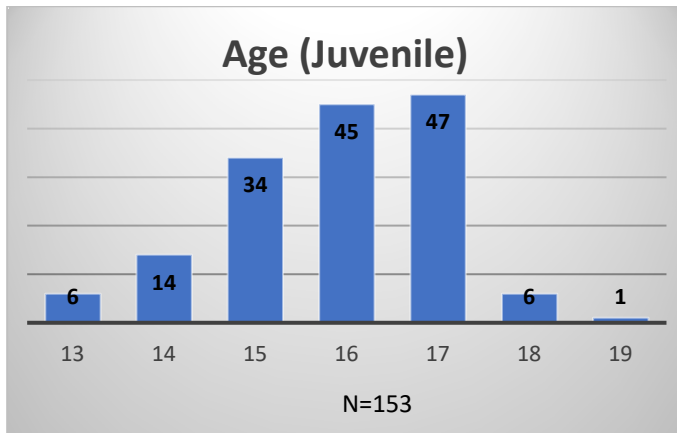

Daily Data Dashboard – September 12, 2023
Demographics for JTDC Population
Tuesday Morning Midnight Count

Total # of probation Involved youth¹: 1,301

¹ Probation Active: Any youth who is pending sentencing with an active social history, has been formally placed on probation or supervision with Cook County Juvenile Probation on the date of the report.
 *Age, Gender and Race for Criminal Court population (N=2) is not represented in this report.
 Data sources: cFive Supervisor – Probation Population and RMIS – JTDC Population

Daily Data Dashboard – September 12, 2023
Demographics for JTDC Population
Tuesday Morning Midnight Count