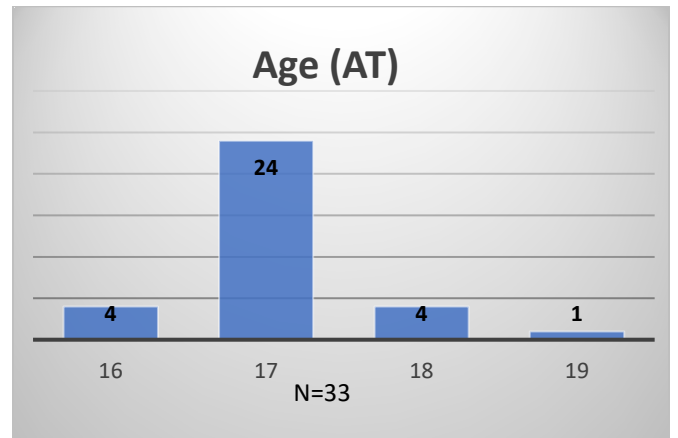

Daily Data Dashboard – September 12, 2023
Demographics for JTDC Population
Tuesday Morning Midnight Count

Total # of probation Involved youth¹: 1,301

¹ Probation Active: Any youth who is pending sentencing with an active social history, has been formally placed on probation or supervision with Cook County Juvenile Probation on the date of the report.
 *Age, Gender and Race for Criminal Court population (N=2) is not represented in this report.
 Data sources: cFive Supervisor – Probation Population and RMIS – JTDC Population

Daily Data Dashboard – September 12, 2023
Demographics for JTDC Population
Tuesday Morning Midnight Count