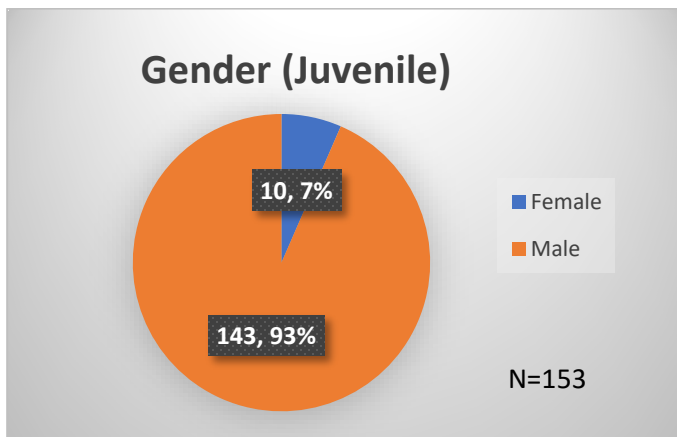

Daily Data Dashboard – September 12, 2023
Demographics for JTDC Population
Tuesday Morning Midnight Count

Total # of probation Involved youth¹: 1,301

¹ Probation Active: Any youth who is pending sentencing with an active social history, has been formally placed on probation or supervision with Cook County Juvenile Probation on the date of the report.
 *Age, Gender and Race for Criminal Court population (N=2) is not represented in this report.
 Data sources: cFive Supervisor – Probation Population and RMIS – JTDC Population