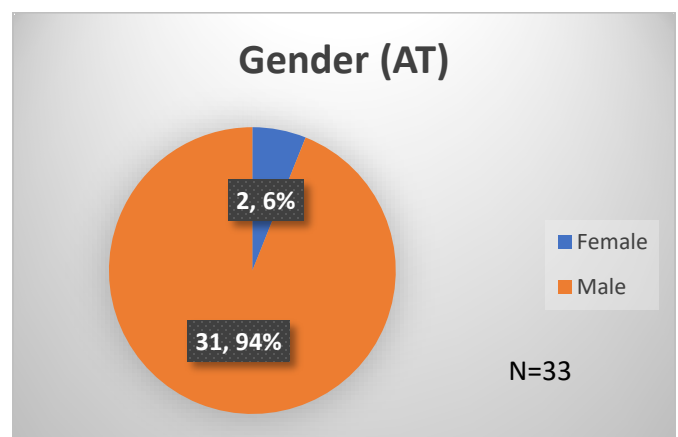

Daily Data Dashboard – September 12, 2023
Demographics for JTDC Population
Tuesday Morning Midnight Count

Total # of probation Involved youth¹: 1,301

¹ Probation Active: Any youth who is pending sentencing with an active social history, has been formally placed on probation or supervision with Cook County Juvenile Probation on the date of the report.
 *Age, Gender and Race for Criminal Court population (N=2) is not represented in this report.
 Data sources: cFive Supervisor – Probation Population and RMIS – JTDC Population